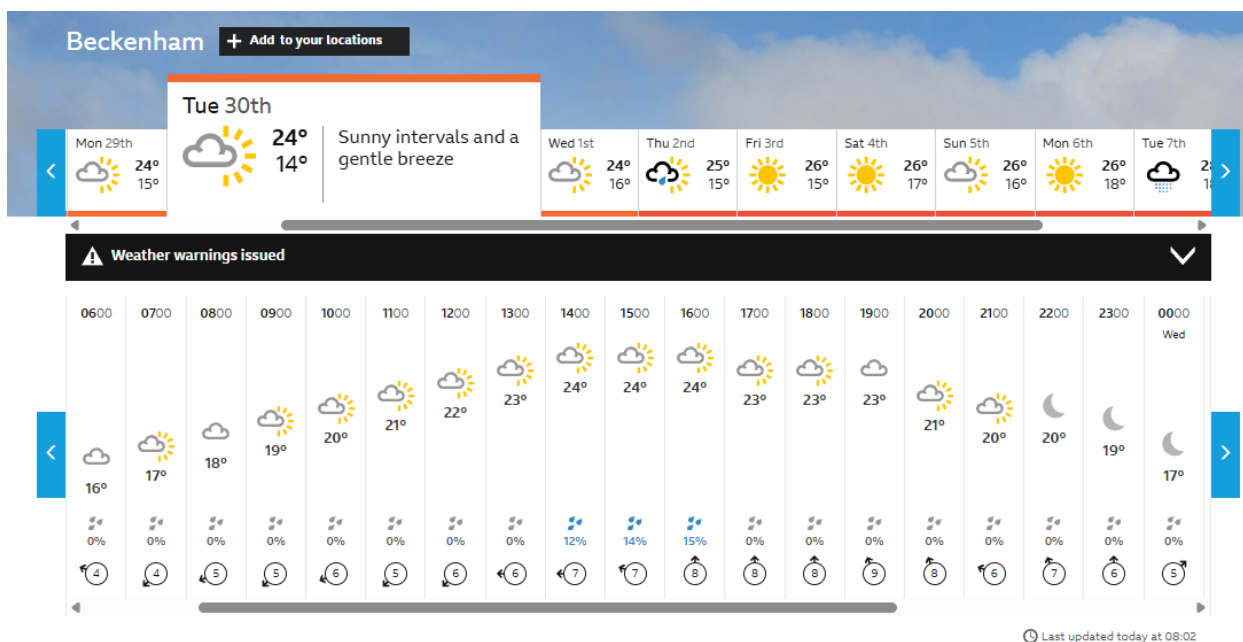

Enabling everyone to thrive – acting with kindness, determination and respect.

Headteacher: Mr S Whittle, MA (Cantab), PGCE, NPQH

26th June 2026

Dear Parents and Carers,

Re: Arrangements from W/C Monday 29th June

I am writing to thank you for your continued support and understanding during this week's exceptionally hot weather.

The high temperatures have presented challenges for both students and staff, and I would like to take this opportunity to recognise the resilience, positivity and good spirits shown by our whole school community. Despite the uncomfortable conditions, students have remained focused and staff have worked hard to ensure learning has continued as smoothly as possible. I must also commend one of our Year 8 tutor groups for their entrepreneurial spirit in identifying a fundraising opportunity involving water balloons and soaking teachers!

As you are aware, we implemented a number of adaptations this week to support everyone's wellbeing. These included re-rooming classes, providing additional drinking water facilities, suspending physical activity during PE lessons, and taking measures to keep classrooms as cool as possible by managing sunlight and ventilation. Thank you for your support with these changes.

Looking ahead, the forecast for next week indicates a return to more typical seasonal temperatures, which will allow us to resume our usual systems and routines.

A reminder that **Monday 29th June is an INSET Day**, and the school will be closed to students for staff professional development.

From Tuesday 30th June, we will be returning to our summer uniform expectations. Students should wear normal school uniform, but blazers and cardigans are not required. Please note that students should not attend school in PE kit.

Langley Park School for Girls, Hawksbrook Lane, South Eden Park Road, Beckenham, Kent BR3 3BE

Tel: 020 8639 5200 • info@lpgs.bromley.sch.uk • www.lpgs.bromley.sch.uk

Part of Impact Multi Academy Trust. Registered Office: Langley Park School for Girls, Hawksbrook Lane, South Eden Park Road, Beckenham, Kent BR3 3BE

A company limited by guarantee registered in England and Wales with number 07697400

2022-2025