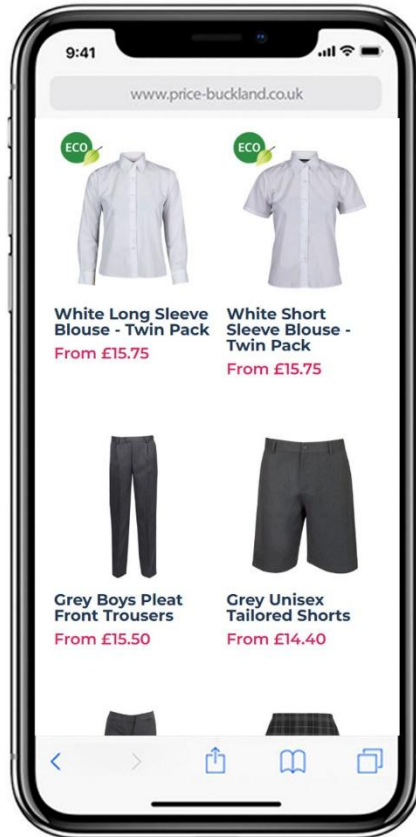

## Langley Park School for Girls Uniform & PE kit Information Year 10 & 11 Only

**Scan Me!**

[www.price-buckland.co.uk](http://www.price-buckland.co.uk)