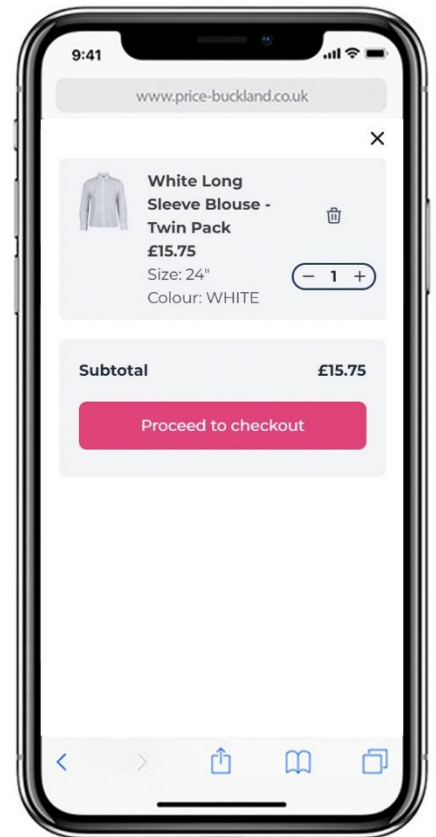

## Langley Park School for Girls Uniform & PE kit Information Year 10 & 11 Only

**Scan Me!**

[www.price-buckland.co.uk](http://www.price-buckland.co.uk)